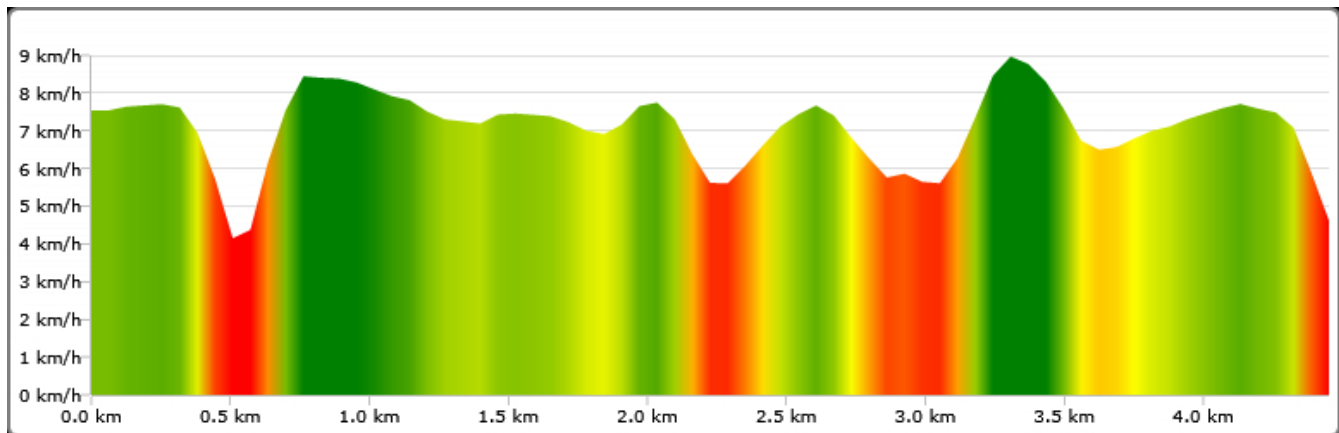

Name: Session 4/13/2010
Time: 38.37
Distance: 4,445 m
Speed: 6.9 km/h

Speed chart

Distance	Time	Speed	Total Time	Total Speed
4.4 km	38.31	6.9 km/h	38.31	6.9 km/h

Histogram

Interval	Percent	Time	Distance
< 5.4 km/h	7.7 %	0.02:58	0.2 km
5.4 - 6.1	14.6 %	0.05:39	0.5 km
6.1 - 6.8	13.0 %	0.05:02	0.5 km
6.8 - 7.5	33.8 %	0.13:03	1.6 km
7.5 - 8.2	22.3 %	0.08:37	1.1 km
> 8.2 km/h	8.6 %	0.03:19	0.5 km