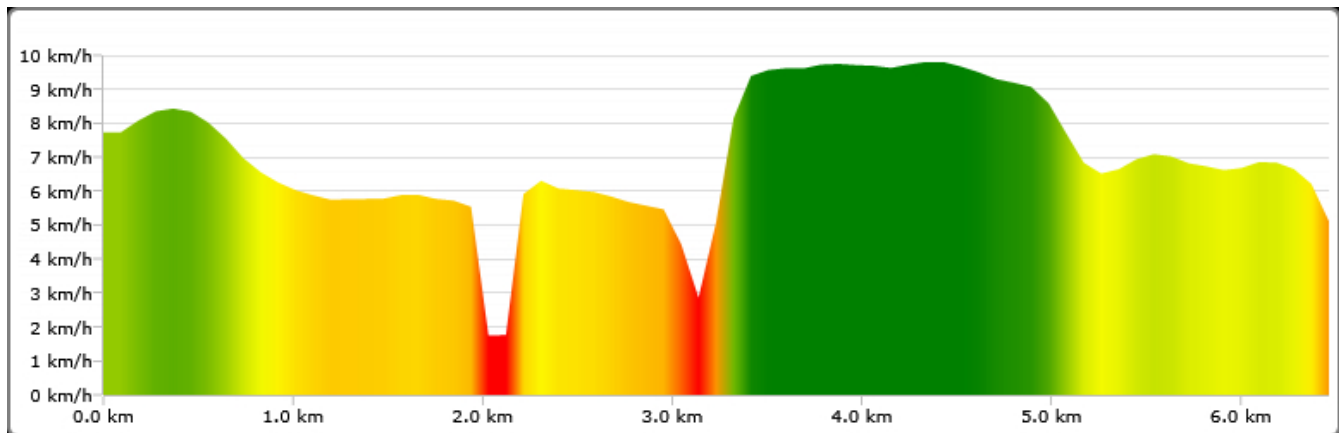

**Name:** Session 4/6/2010  
**Time:** 1:01.28  
**Distance:** 6,457 m  
**Speed:** 6.3 km/h

## Speed chart

Distance	Time	Speed	Total Time	Total Speed
6.5 km	1:01.28	6.3 km/h	1:01.28	6.3 km/h