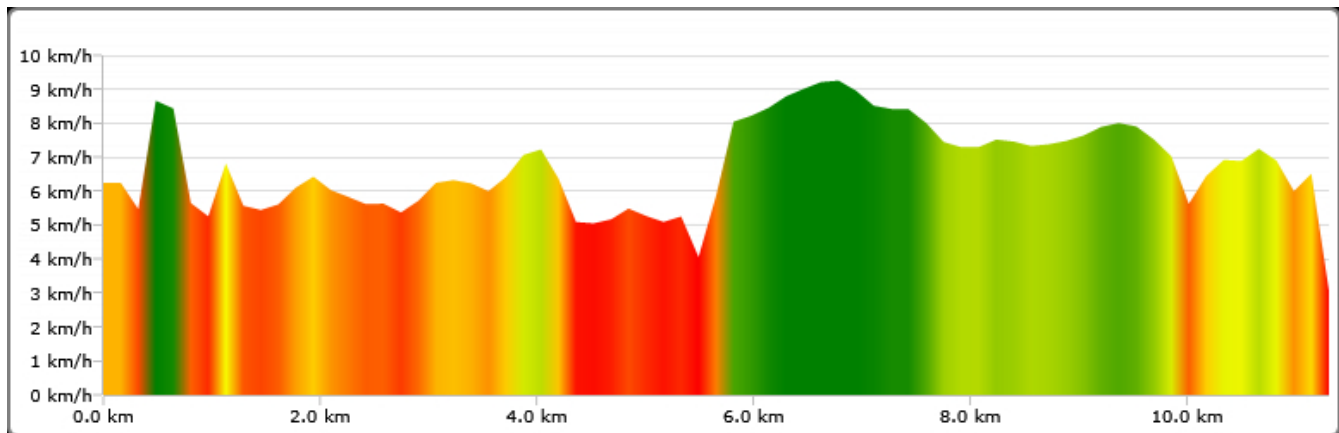

Name: Session 3/30/2010
Time: 1:44.56
Distance: 11,316 m
Speed: 6.5 km/h

Speed chart

Distance	Time	Speed	Total Time	Total Speed
11.3 km	1:44.56	6.5 km/h	1:44.56	6.5 km/h

Histogram

Interval	Percent	Time	Distance
< 5.0 km/h	7.0 %	0.07:18	0.4 km
5.0 - 5.9	29.5 %	0.30:59	2.8 km
5.9 - 6.8	20.6 %	0.21:39	2.3 km
6.8 - 7.7	23.8 %	0.24:57	3.0 km
7.7 - 8.6	12.2 %	0.12:49	1.7 km
> 8.6 km/h	6.9 %	0.07:15	1.1 km