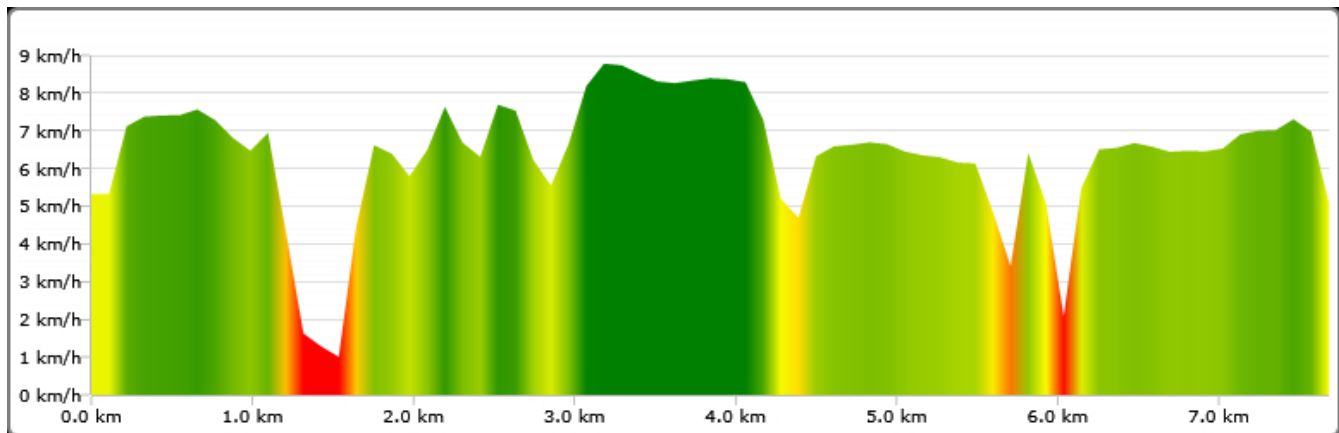

Name: Session 3/28/2010
Time: 1:26.02
Distance: 7,671 m
Speed: 5.3 km/h

Speed chart

Distance	Time	Speed	Total Time	Total Speed
7.7 km	1:26.02	5.3 km/h	1:26.02	5.3 km/h

Histogram

Interval	Percent	Time	Distance
< 1.9 km/h	15.3 %	0.13:08	0.2 km
1.9 - 3.5	9.0 %	0.07:44	0.3 km
3.5 - 5.1	7.2 %	0.06:14	0.5 km
5.1 - 6.7	36.1 %	0.31:02	3.2 km
6.7 - 8.3	24.4 %	0.21:00	2.5 km
> 8.3 km/h	8.0 %	0.06:55	1.0 km