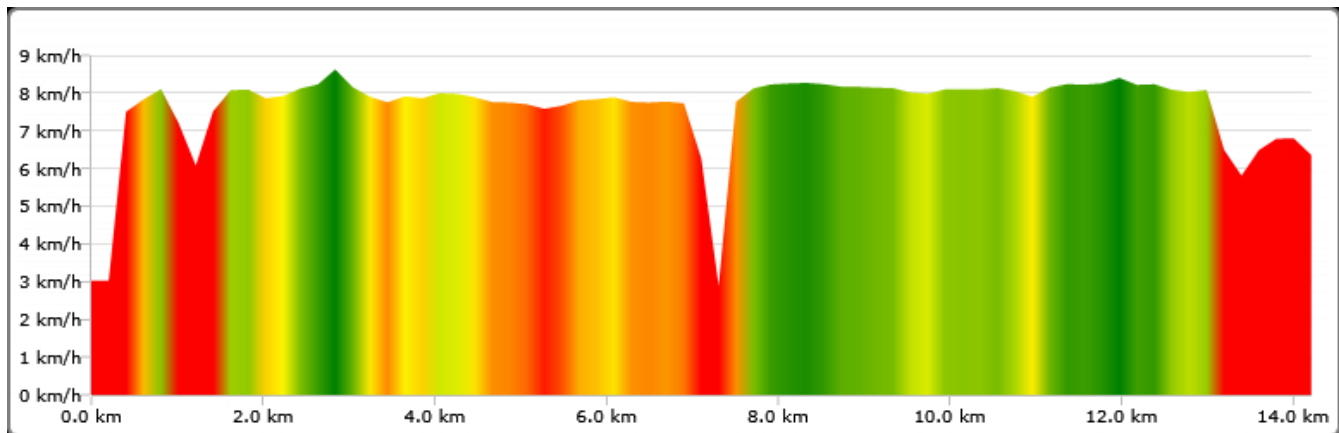

Name: Session 3/23/2010
Time: 1:55.09
Distance: 14,208 m
Speed: 7.4 km/h

Speed chart

Distance	Time	Speed	Total Time	Total Speed
1.3 km	12.55	5.9 km/h	12.55	5.9 km/h
6.8 km	42.05	7.9 km/h	55.01	7.4 km/h
7.5 km	8.29	5.0 km/h	1:03.30	7.1 km/h
13.0 km	40.06	8.1 km/h	1:43.37	7.5 km/h
14.2 km	11.31	6.4 km/h	1:55.09	7.4 km/h

Histogram

Interval	Percent	Time	Distance
< 7.5 km/h	23.2 %	0.26:44	2.4 km
7.5 - 7.7	7.4 %	0.08:28	1.1 km
7.7 - 7.9	20.2 %	0.23:15	3.0 km
7.9 - 8.1	21.4 %	0.24:36	3.3 km
8.1 - 8.3	24.2 %	0.27:51	3.8 km
> 8.3 km/h	3.7 %	0.04:16	0.6 km